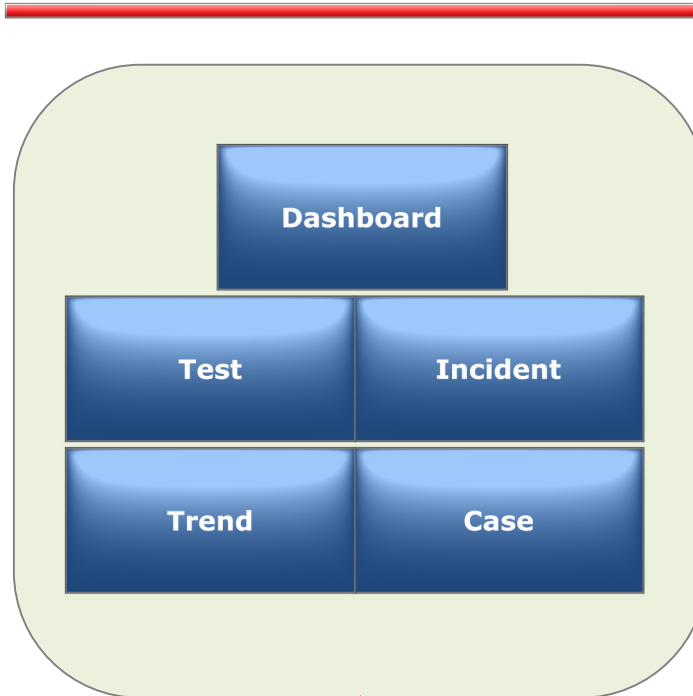

Testpoint™ - Stream Test Pro™

The **Dashboard** delivers a powerful snapshot of your critical matrices for your information.

Test captures & manages your execution, with an on-demand ability to monitor & audit.

Trend lets you build critical trends and provide you with an analysis view.

- ✓ Micro Focus Testpartner
- ✓ Micro Focus QARun
- ✓ Micro Focus SilkTest®
- ✓ IBM Rational Robot
- ✓ IBM RFT
- ✓ HP QTP
- ✓ Automated QA TestComplete™

Incident captures and collaborate all your issues, managing your risks appropriately.

Case lets you build your automated test cases, providing traceability across the lodges.

- ✓ Oracle
- ✓ SQL Server
- ✓ Microsoft Access
- ✓ MySQL